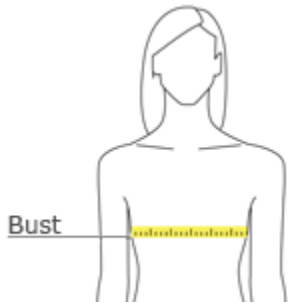

HOW TO MEASURE

CHEST

With arms down at sides, measure around the upper body, under arms and over the fullest part of the chest.

ADULT UNISEX COTTON T-SHIRT SIZE CHART (100% COTTON)

	S	M	L	XL	2XL	3XL
Chest	34-36	38-40	42-44	46-48	50-52	54-56

ADULT MEN'S PERFORMANCE T-SHIRT SIZE CHART (3.8 OUNCE, 100% POLYESTER, MOISTURE-WICKING)

SIZE CHART

	XS	S	M	L	XL	2XL	3XL	4XL
Chest	32-34	35-37	38-40	41-43	44-46	47-49	50-53	54-57

ADULT WOMEN'S PERFORMANCE T-SHIRT SIZE CHART (3.8 OUNCE, 100% POLYESTER, MOISTURE-WICKING, GENTLY CONTOURED SILHOUETTE, SLIGHT SCOOP NECK)

HOW TO MEASURE

BUST

With arms down at sides, measure around the upper body, under arms and around the fullest part of the bust.

SIZE CHART

	XS	S	M	L	XL	XXL	3XL	4XL
Size	2	4/6	8/10	12/14	16/18	20/22	24/26	28/30
Bust	32-34	35-36	37-38	39-41	42-44	45-47	48-51	52-55