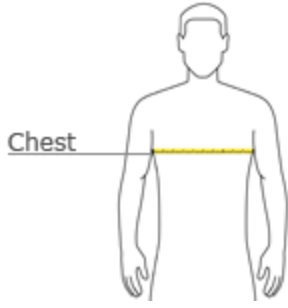

HOW TO MEASURE

CHEST

With arms down at sides, measure around the upper body, under arms and over the fullest part of the chest.

ADULT UNISEX COTTON T-SHIRT SIZE CHART (100% COTTON)

	S	M	L	XL	2XL	3XL
Chest	34-36	38-40	42-44	46-48	50-52	54-56

ADULT MEN'S PERFORMANCE T-SHIRT SIZE CHART (3.8 OUNCE, 100% POLYESTER, MOISTURE-WICKING)

SIZE CHART

	XS	S	M	L	XL	2XL	3XL	4XL
Chest	32-34	35-37	38-40	41-43	44-46	47-49	50-53	54-57

ADULT WOMEN'S PERFORMANCE T-SHIRT SIZE CHART (3.8 OUNCE, 100% POLYESTER, MOISTURE-WICKING, GENTLY CONTOURED SILHOUETTE, SLIGHT SCOOP NECK)

HOW TO MEASURE

BUST

With arms down at sides, measure around the upper body, under arms and around the fullest part of the bust.

SIZE CHART

	XS	S	M	L	XL	XXL	3XL	4XL
Size	2	4/6	8/10	12/14	16/18	20/22	24/26	28/30
Bust	32-34	35-36	37-38	39-41	42-44	45-47	48-51	52-55